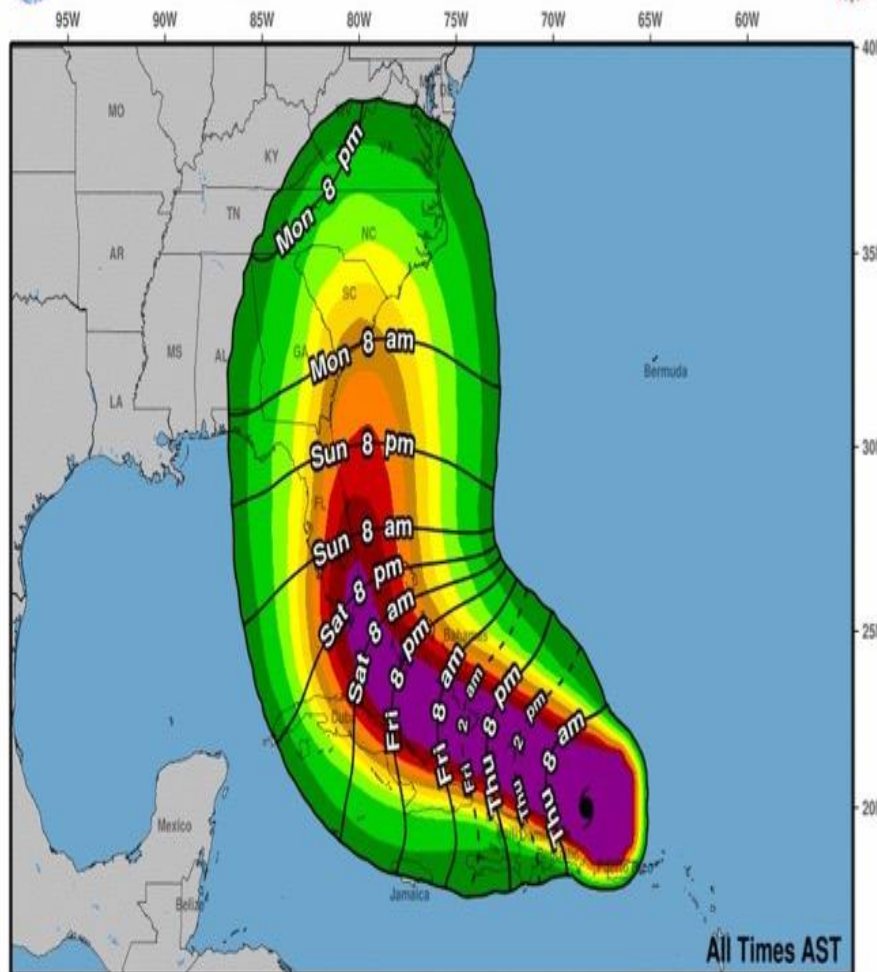

Most Likely Arrival Time of Tropical-Storm-Force Winds

Hurricane Irma

Thu. Sep. 7, 2017 5 am AST

Advisory 33

Storm Location &
Wind Speed (knots)

○ <34 ○ 34-63 ● ≥64

Five-day chance of receiving sustained 34+ knot (39+ mph) winds